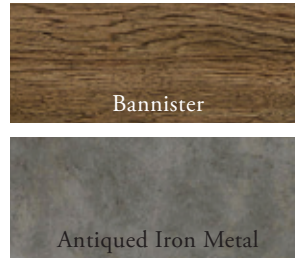

FEATURES

- Hickory and Pecan Veneers
- English dovetail drawer construction
- Wood on wood drawer guides and metal side guides
- Dust bottoms
- Stained and sealed wood drawer sides
- Cedar drawer bottoms in select bedroom cases

FINISH
501 – Bannister
501 – Antiqued Iron Metal

BEDROOM

501350 NIGHTSTAND
28W x 19D x 30
• Three drawers
• Lift lid with power outlet
Shown on page: 6