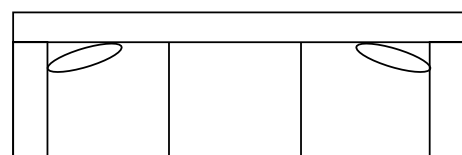

# MOTION U CHOOSE

UNIVERSAL  
EXPLORE HOME™

Sofa and Loveseat include two 20" toss pillows. Chair comes with one kidney pillow. If a welt is selected for frame, it will also be applied to the pillow.

Overall Depth	Overall Height	Seat Height	Inside Seat Depth	Arm Height	Depth when fully extended
40"	38"	19"	22"	25"	65 1/2"

## Choose an Item

Switches come standard with 2 charging ports (USB and USB-C). Batteries are available for purchase. Our Motion items are wall-away recliners and can recline while only needing 4-5 inches of space from the wall. **Fixed back comes standard.**

83"  
(+ arm width x 2)

**POWER MOTION SOFA**  
U490501

57"  
(+ arm width x 2)

**POWER MOTION LOVESEAT**  
U490502

24"  
(+ arm width x 2)

**POWER MOTION CHAIR**  
U490523

1/2" - 1" variance on all upholstery dimensions provided.

## Choose an Arm Style

**PLEATED ROLL ARM**  
• Increase inside width by 5.5" per arm to get overall width

**PADDED TRACK ARM**  
• Increase inside width by 5" per arm to get overall width

**SCOOP ARM**  
• Increase inside width by 5" per arm to get overall width